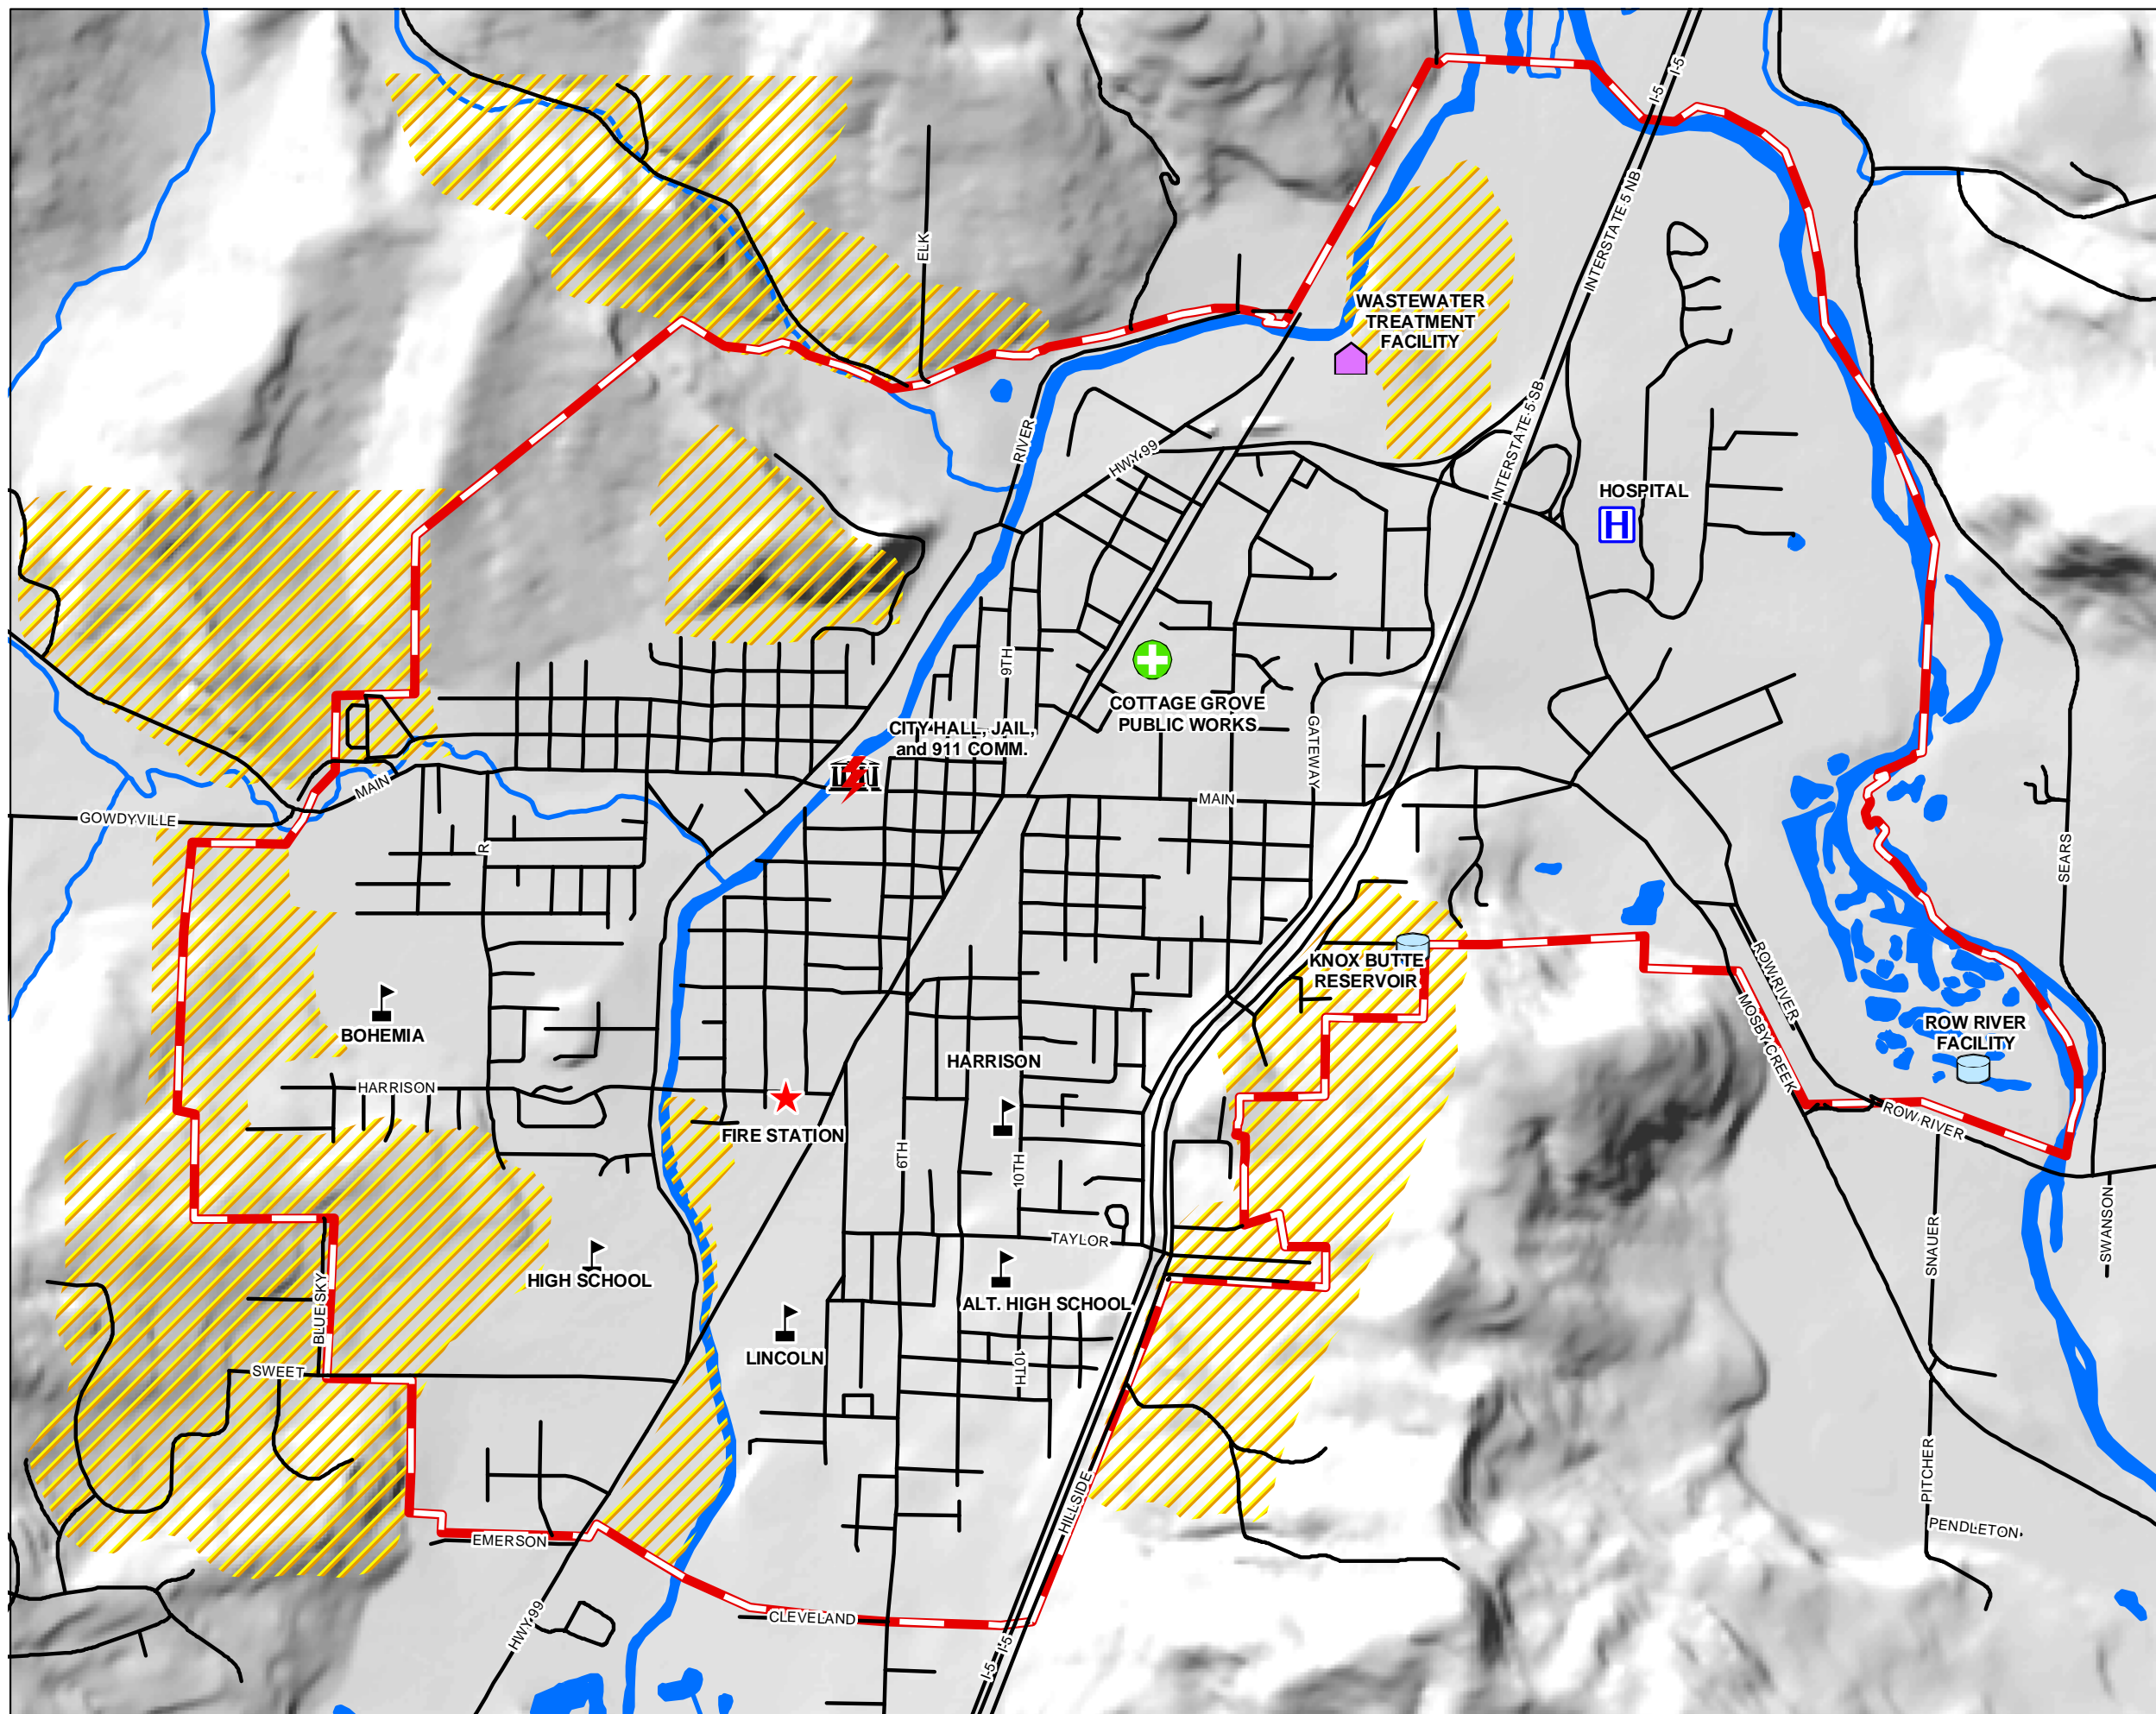

Wildland-Urban Interface in Cottage Grove

Legend

- 911 Comm. Centers
 - Hospitals and Urgent Care
 - Schools
 - Fire Stations
 - Jails, Police Depts., City Halls
 - Public Water Treatment/Storage
 - Municipal Wastewater Facility
 - Public Works Shops
 - Urban Growth Boundary
 - Wildland-Urban Interface Areas
 - Rivers and Streams (USGS)
- Generalized areas as identified by South Lane County Fire & Rescue District (Fire Marshal Andy McClean)

Maps produced for City of Cottage Grove, by Lane Council of Governments, under a grant from the Federal Emergency Management Agency.